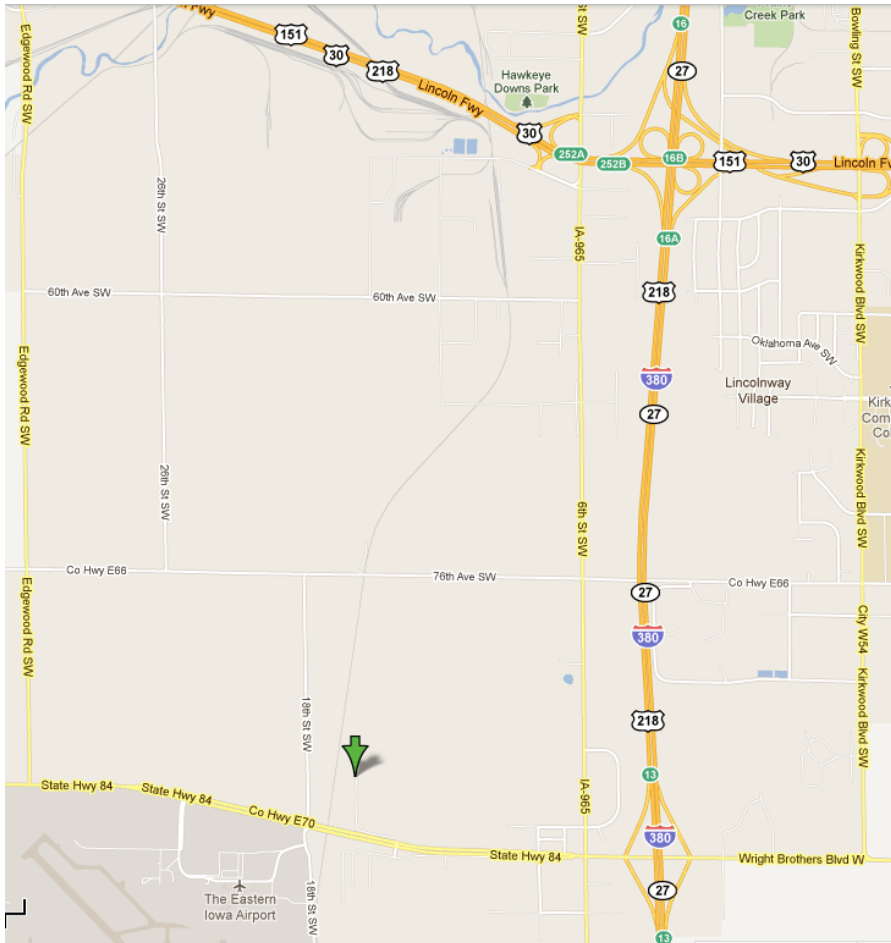

CEDAR RIVER SOCCER ASSOCIATION

CRSA Soccer Complex is located at the Wright Brother's Sports Complex, Northeast of the Eastern Iowa Airport, off of Wright Brothers Blvd SW

Directions to the Complex

From Cedar Rapids/Waterloo:

- Head South on I-380 to Exit 13 "Airport"
- Turn Right (West) on to Wright Brothers Blvd.
- Watch for the sign for the Wright Brother's Sports Complex on North side (Approx. 0.6 miles from Exit 13 ramp)

From Iowa City:

- Take I-380 North to Exit 13 "Airport"
- Turn left (West) on to Wright Brothers Blvd.
- Watch for the sign for the Wright Brother's Sports Complex on North side (approx. 0.7 miles from Exit 13 ramp).

From Mt. Vernon:

- Take US-HWY 30 West to I-380 South
- Head South on I-380 to Exit 13 "Airport"
- Turn right (West) on to Wright Brothers Blvd.
- Watch for the sign for the Wright Brother's Sports Complex on North Side (approx. 0.6 miles from Exit 13 ramp).